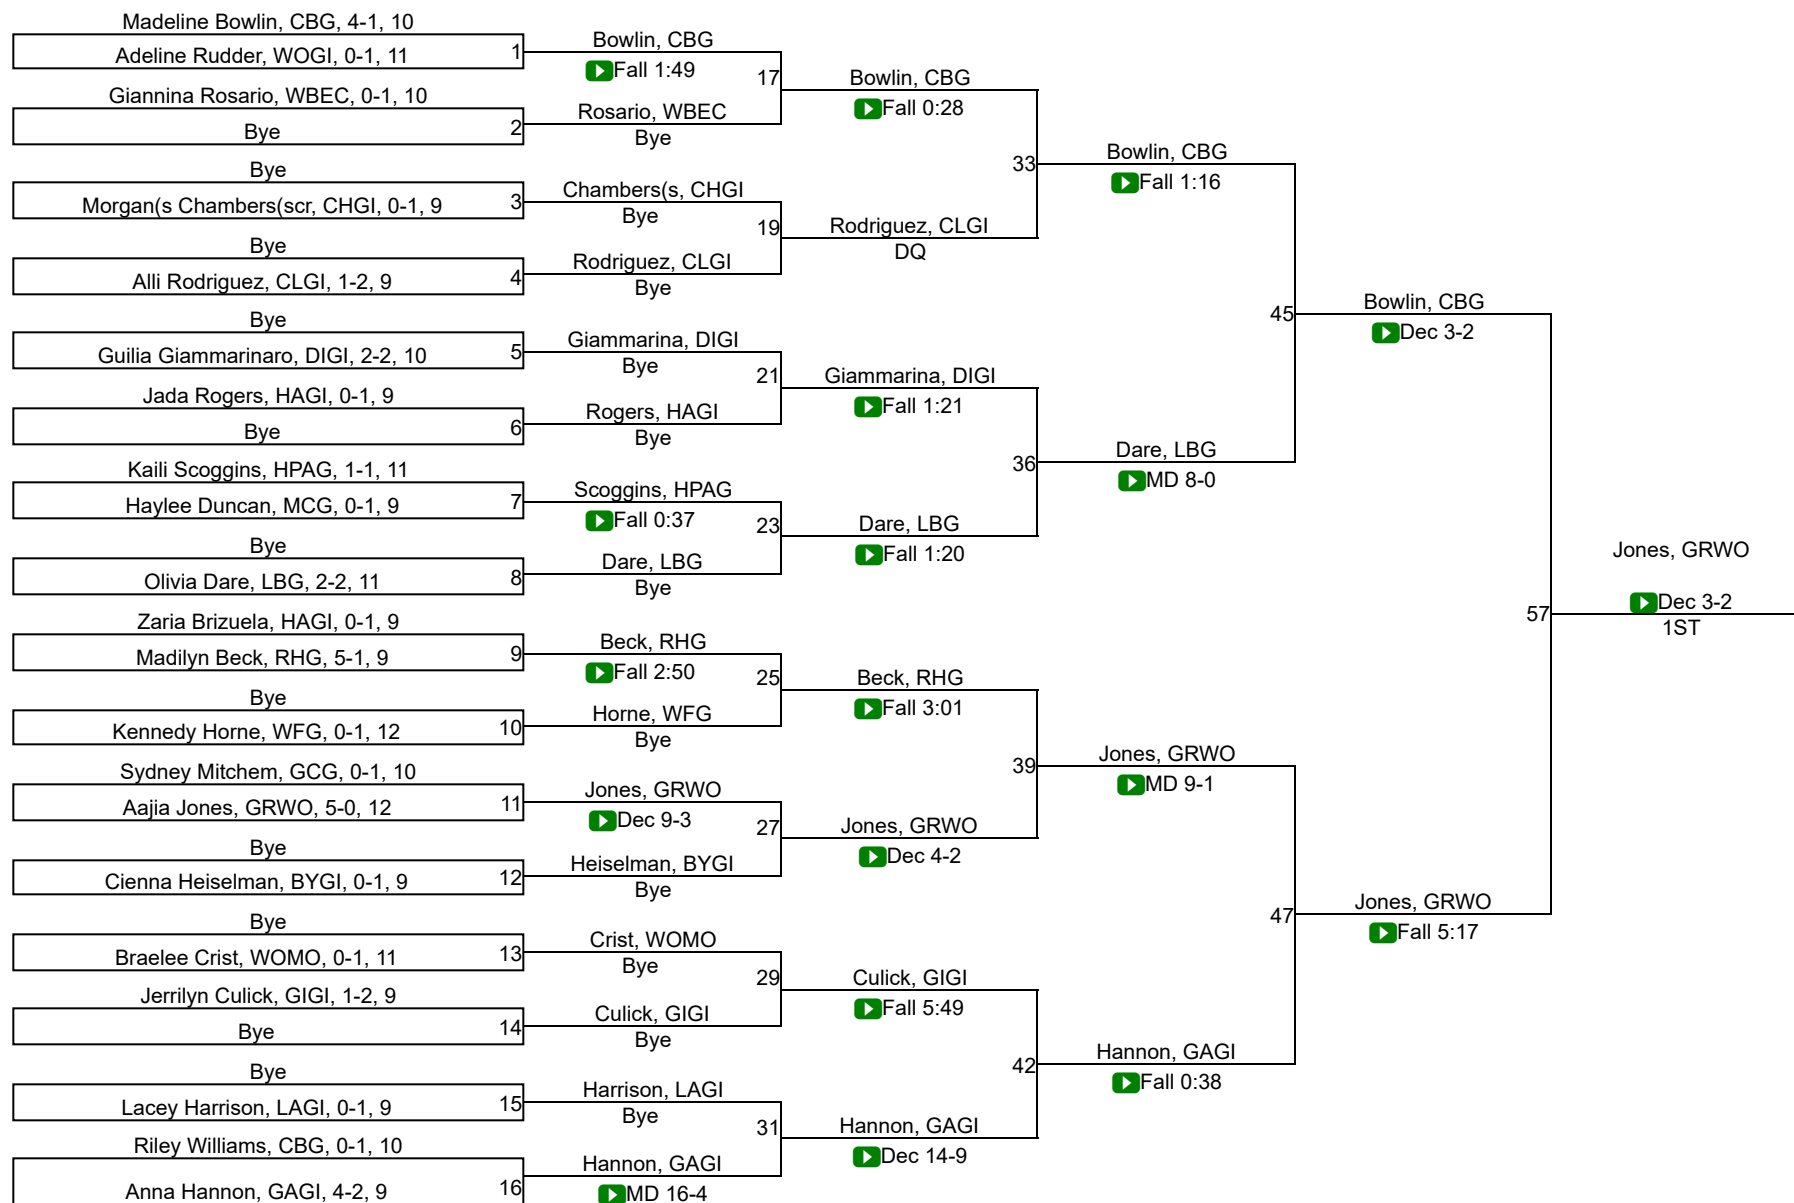

SCHSL State Championships

Girls 113