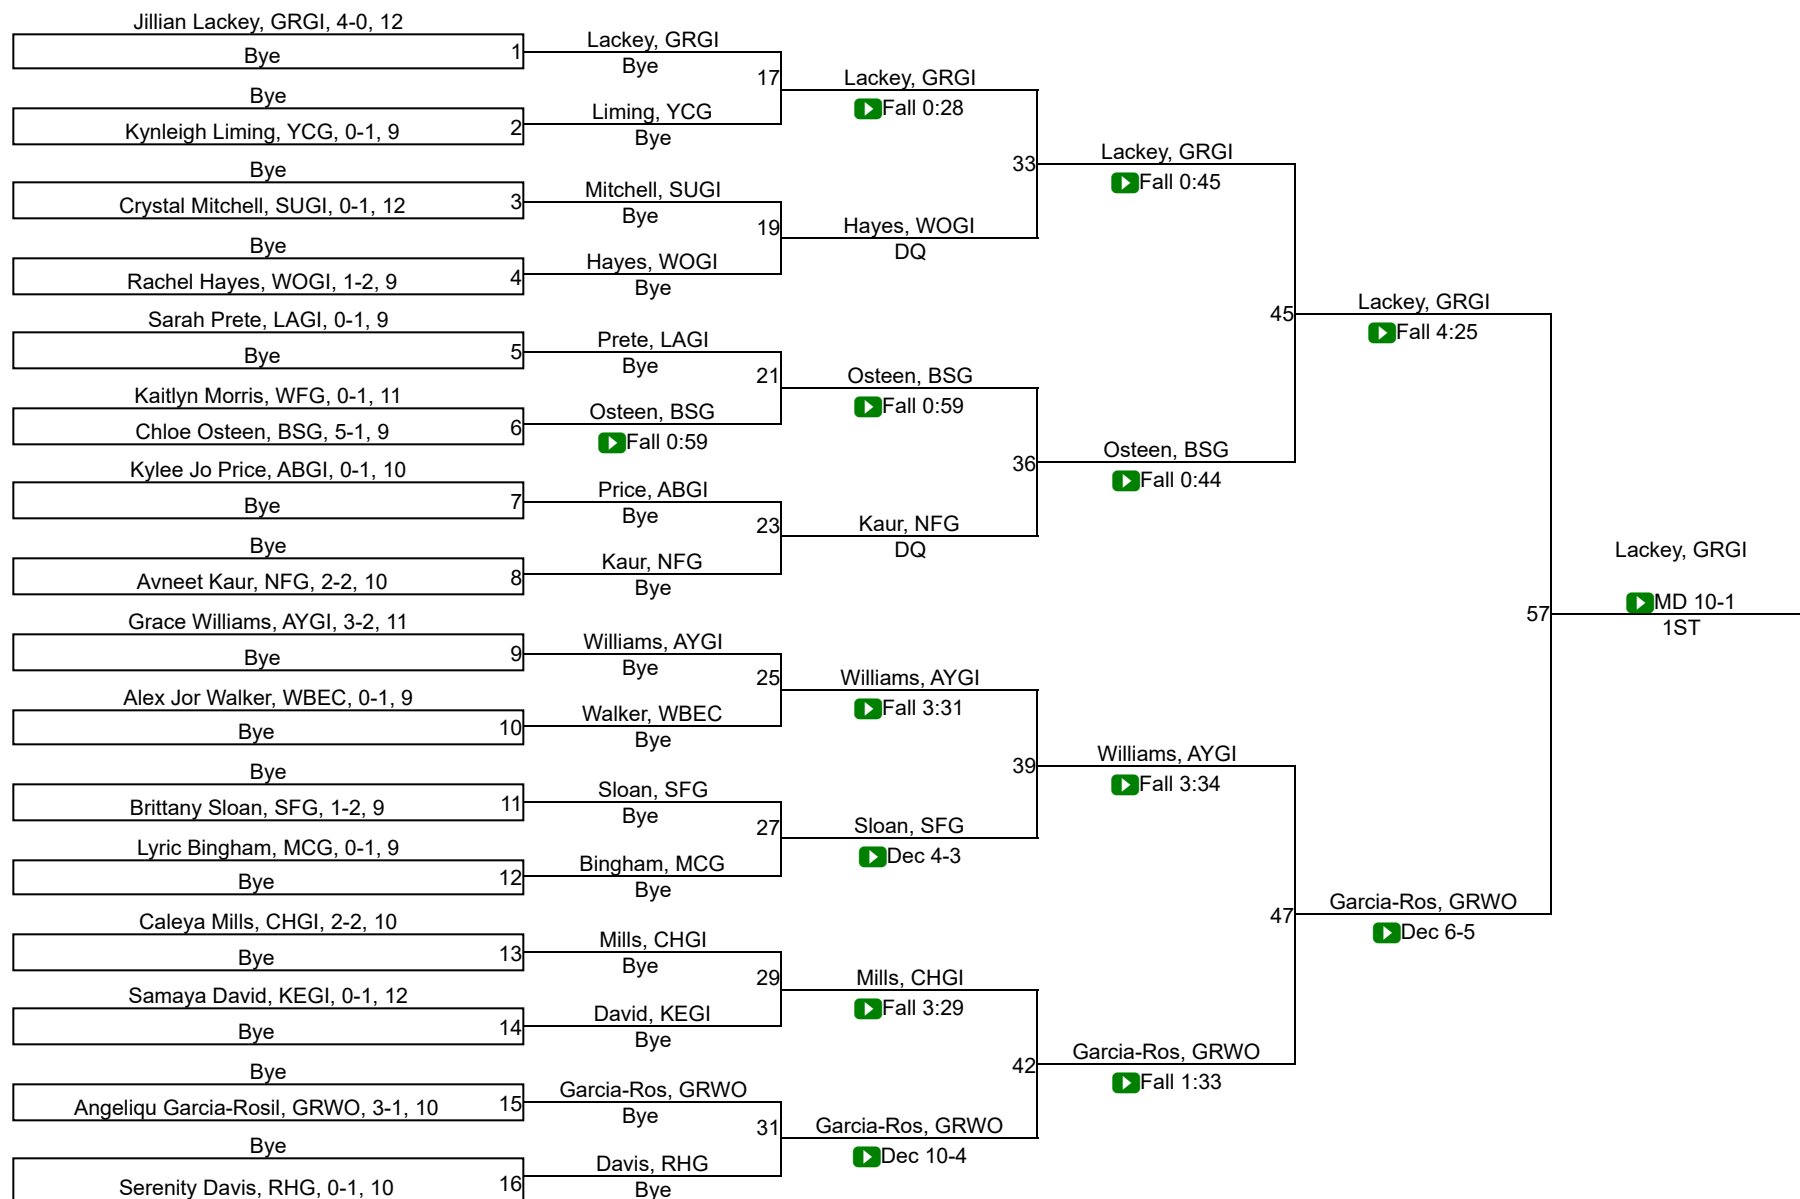

SCHSL State Championships

Girls Upper 106