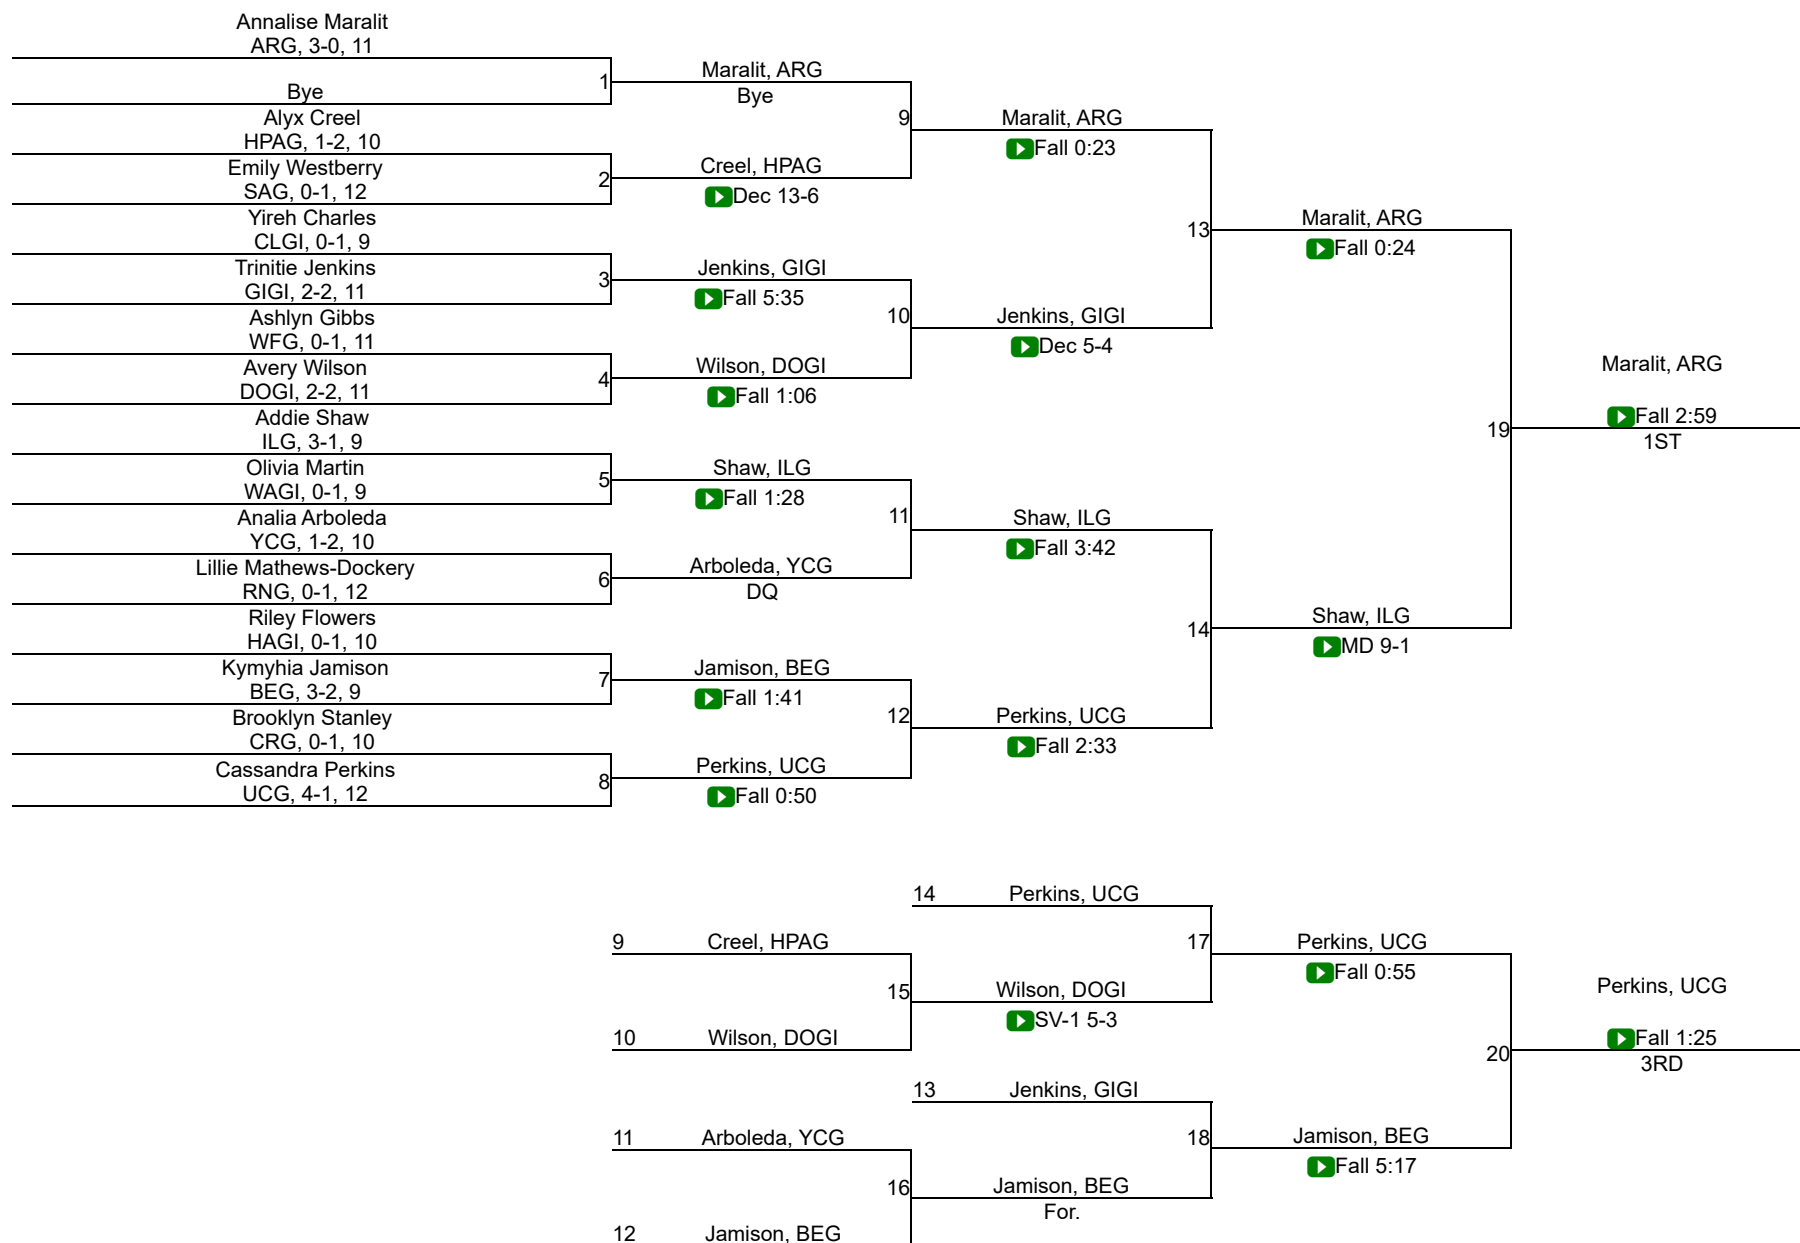

# SCHSL State Championships

## Girls Lower 106