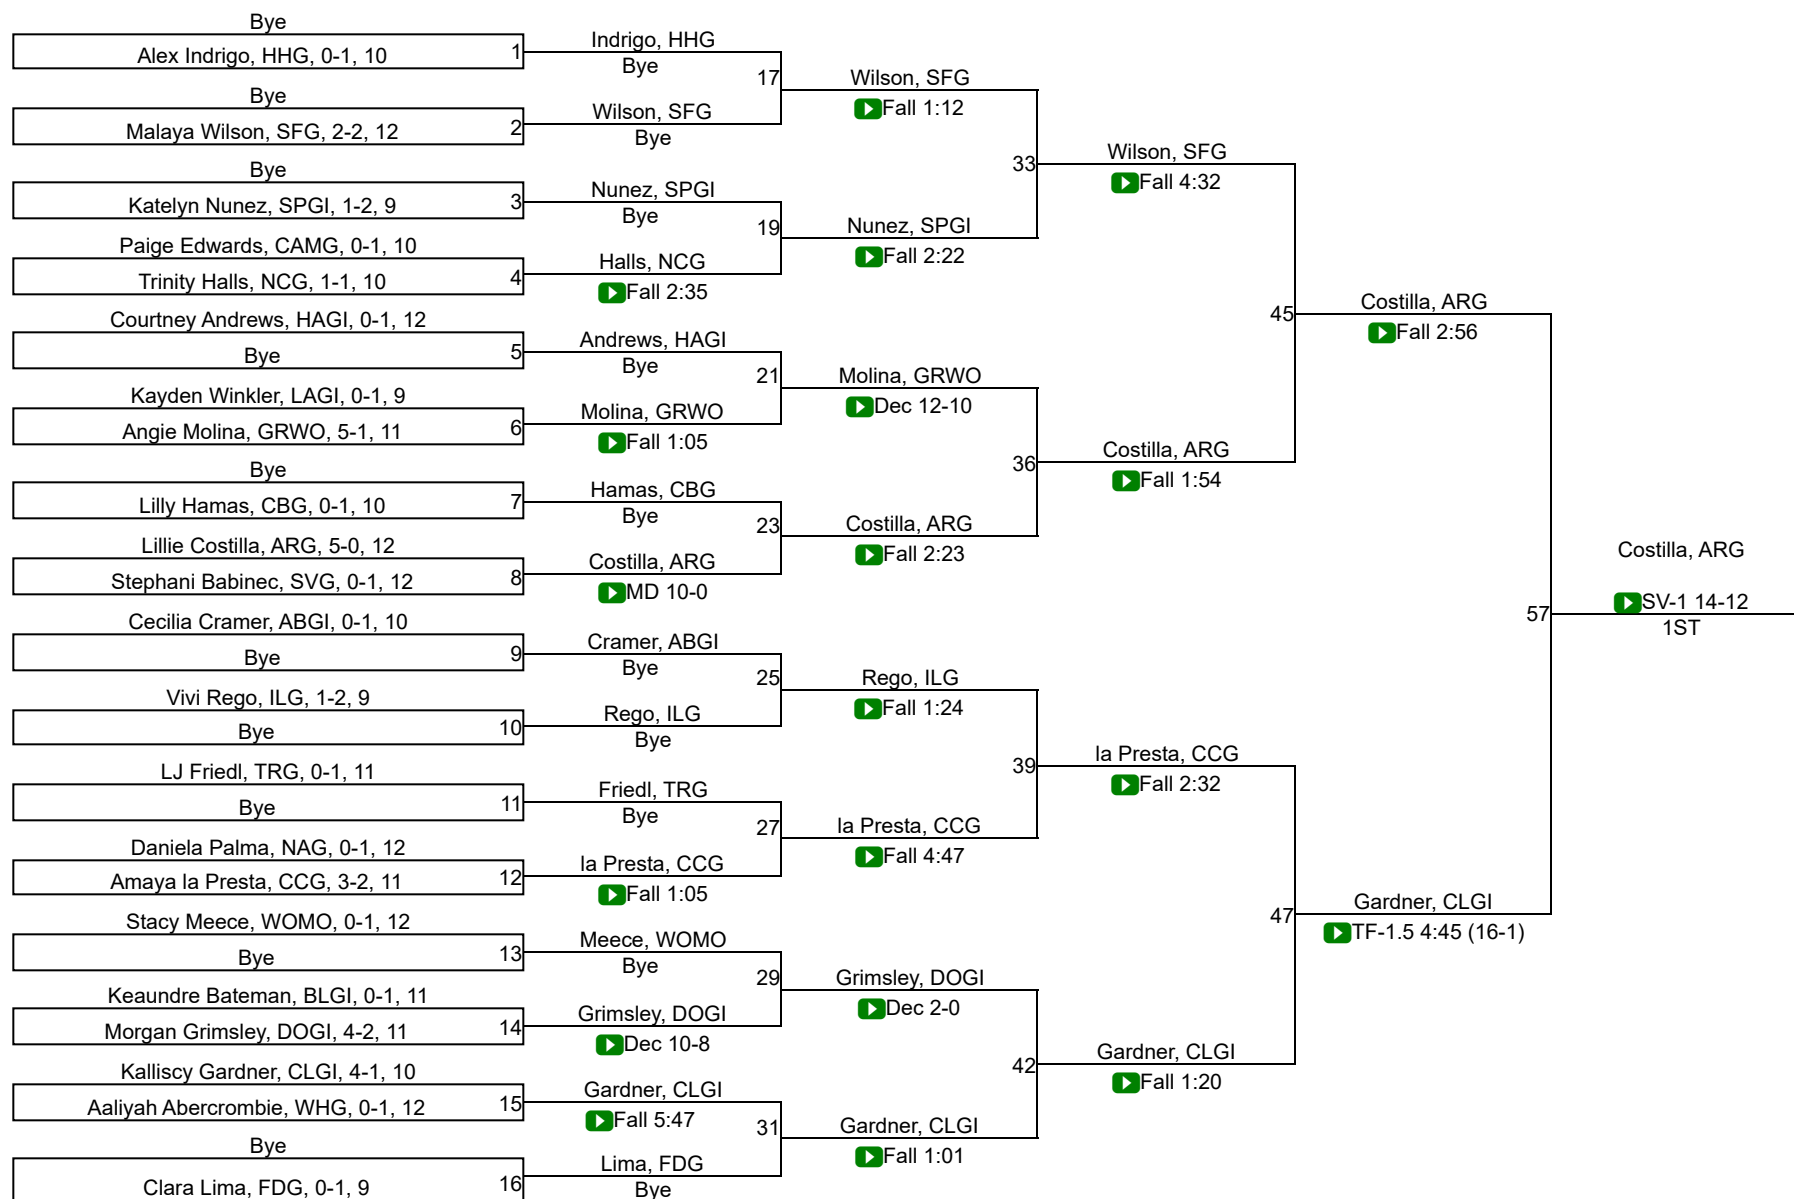

SCHSL State Championships

Girls 126